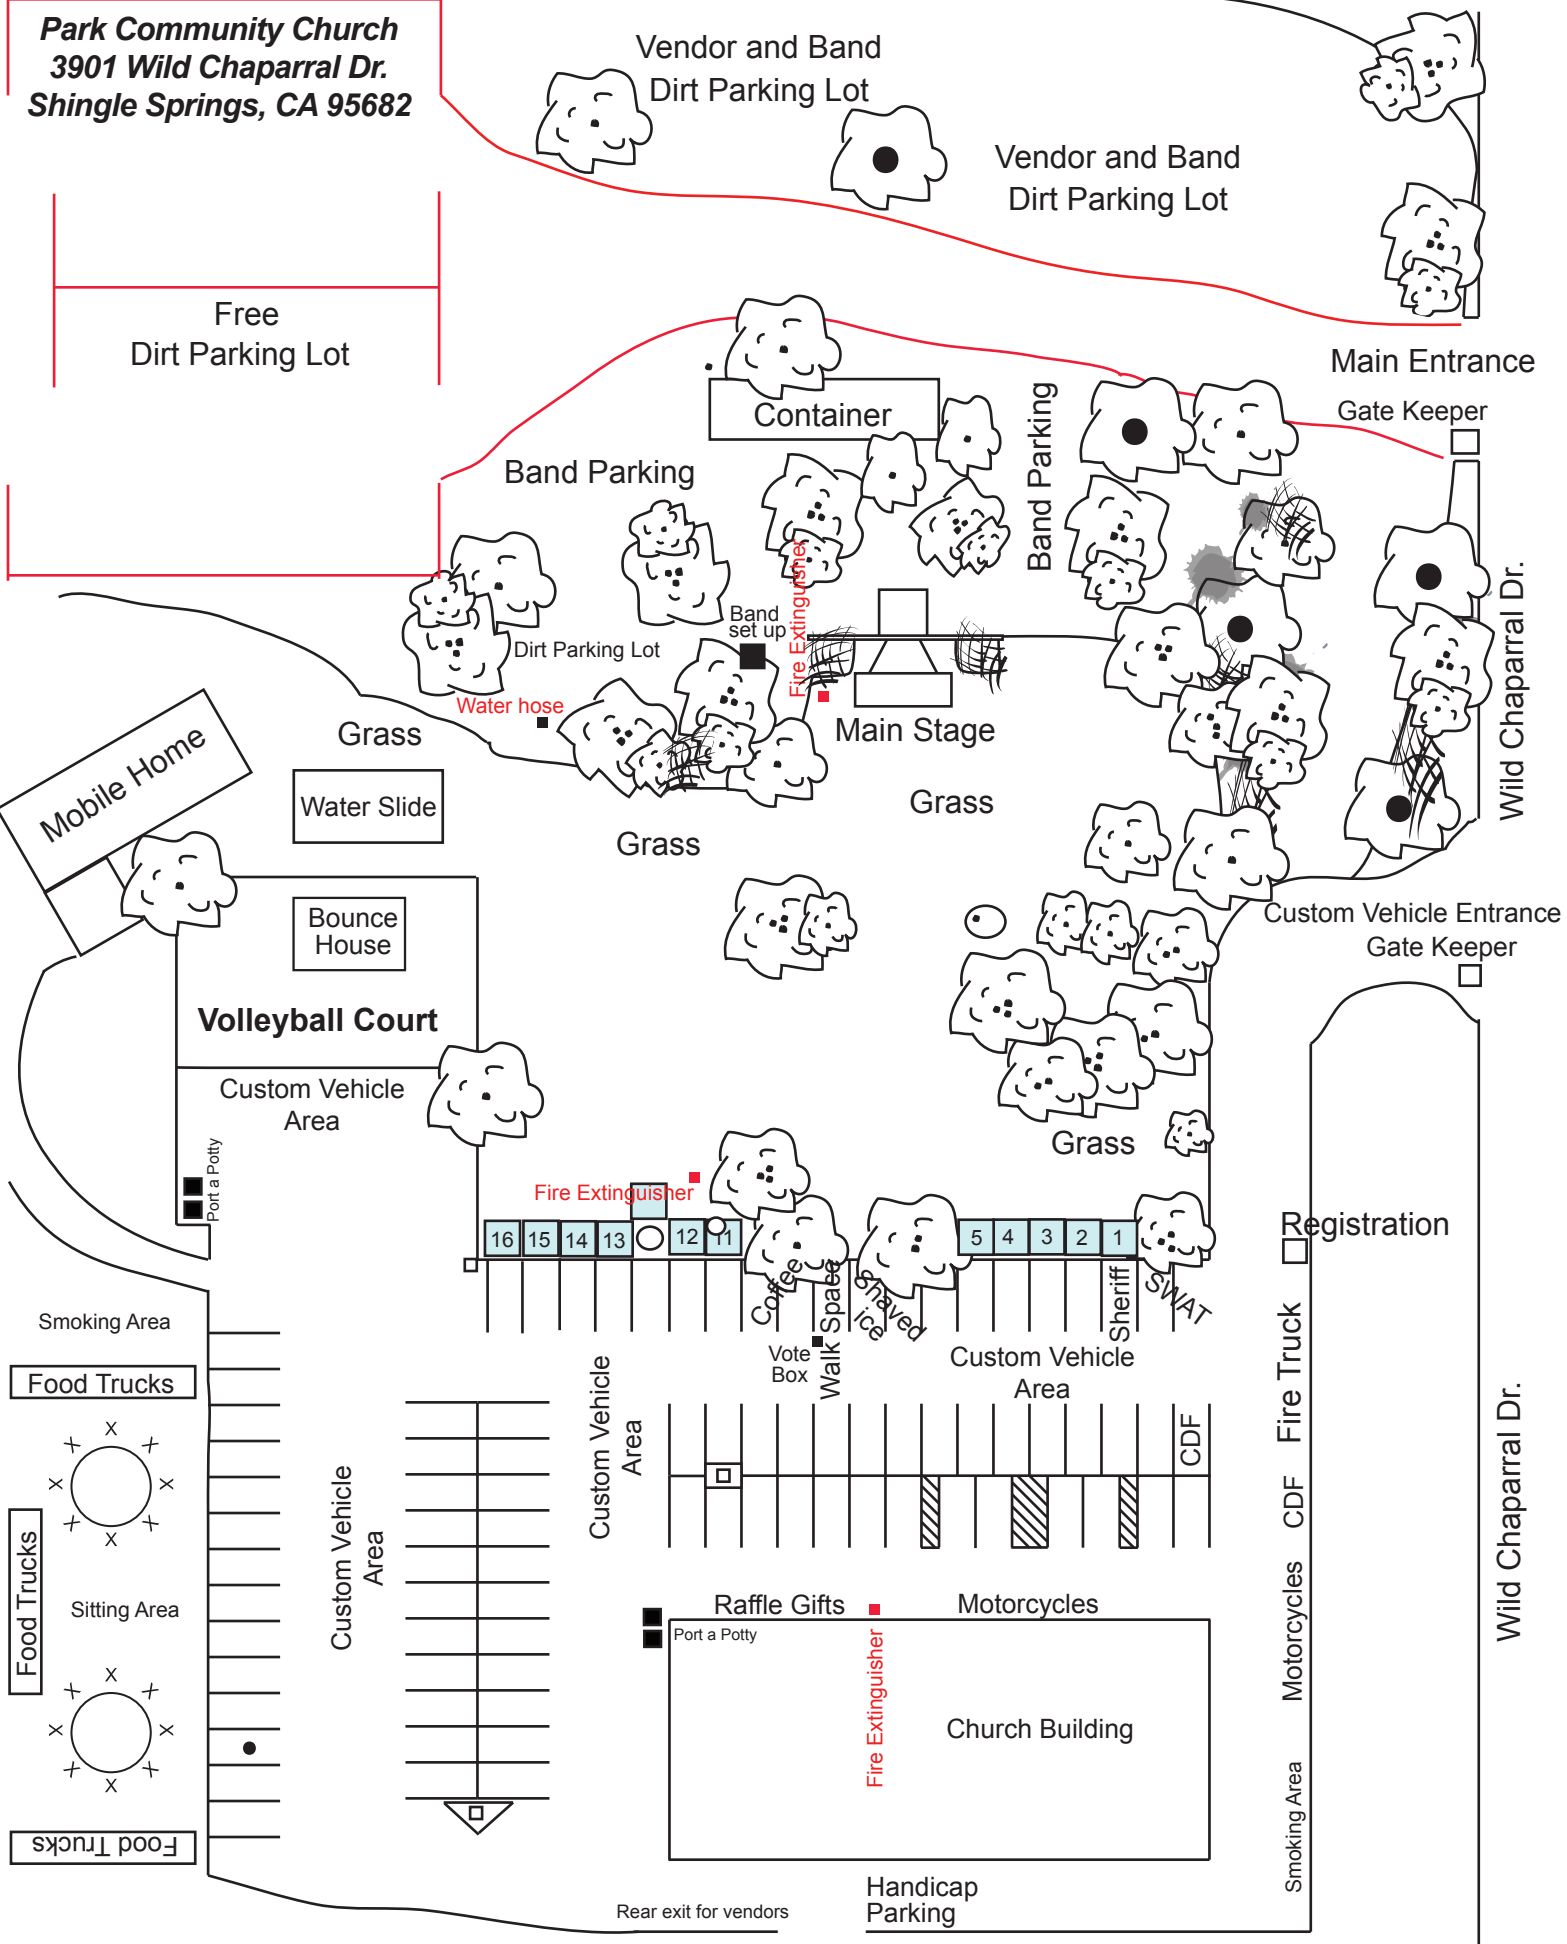

Park Community Church
3901 Wild Chaparral Dr.
Shingle Springs, CA 95682

Wild Chaparral Dr.

Wild Chaparral Dr.